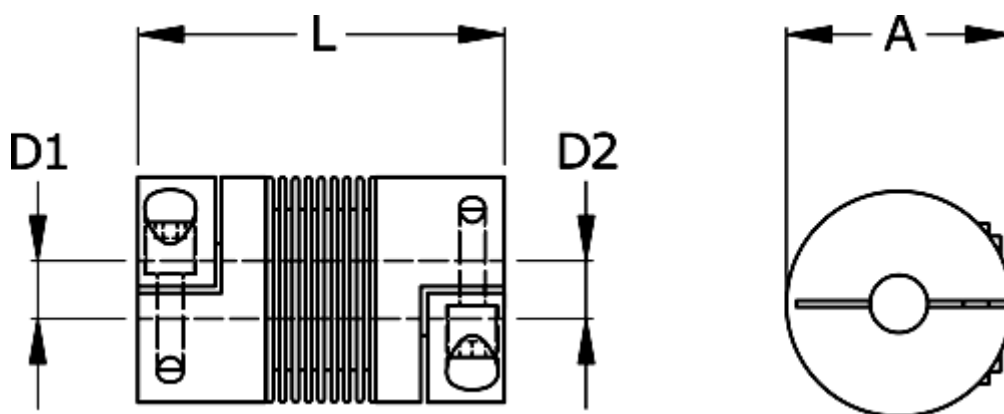

Data Sheet

Article number: 3330401500913535

Description: Bellow coupling type 4 size150
Length 91 mm, bore 35/35 mm

Measures

A	= 82
D1	= 35
D2	= 35
L	= 91
Nom. torque NM (Tkn)	= 150